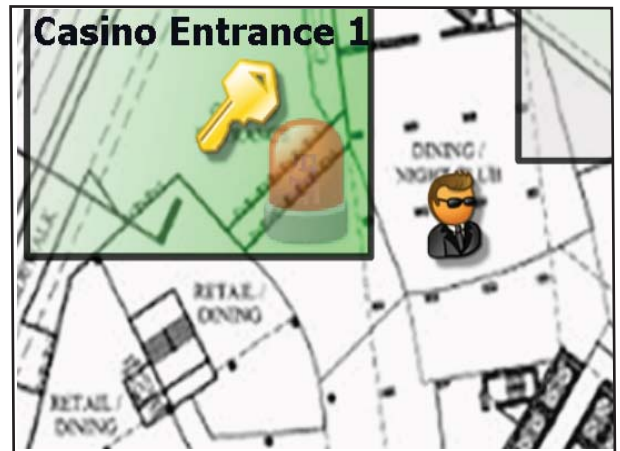

Need to be Notified When a Security Event Has Occurred?

Sometimes knowing what happened after the fact is not enough. Get real-time notification of events as they occur. Imagine being notified when a key has been taken from the building or to an unauthorized location. Set time thresholds so that you are notified when a key has been out for too long.

One Solution Platform Does It All

You can add control and monitoring for keys easily, and set up security zones for automated tracking of keys. The solution can also integrate with existing security systems to alert when keys enter unauthorized zones and can work with audio/visual devices to generate alarms.

Full Integration and Scalability

Your data can be integrated with current systems. Activity can be logged in a central database. Add more uses without the need to replace your existing investments. Your solution can grow infinitely as you grow. Best of all, you can invest in a system you need today and add on more power later.

RFID Key Management Features

- Integrated, web-based solution for key tracking
- Key locationing and event notification
- Open integration with in-house application and security systems
- Extended range RFID tracking hardware with robust operation in RF challenged environments

Key Tracer Systems, Inc.
501-20170 Stewart Cres
Maple Ridge, BC V2X 5S4
1-800-331-2882
+1-604-460-1666

www.keytracer.com
sales@keytracer.com

Intellex Corporation
2465 Augustine Drive
Santa Clara, CA 95054
877-MY-IFLEX (877-694-3539)
+1-408-200-6500

www.intelleflex.com
sales@intelleflex.com

Cetani Corporation
188 W. Carmel Drive
Carmel, IN 46032
+1-317-571-1626

www.cetani.com